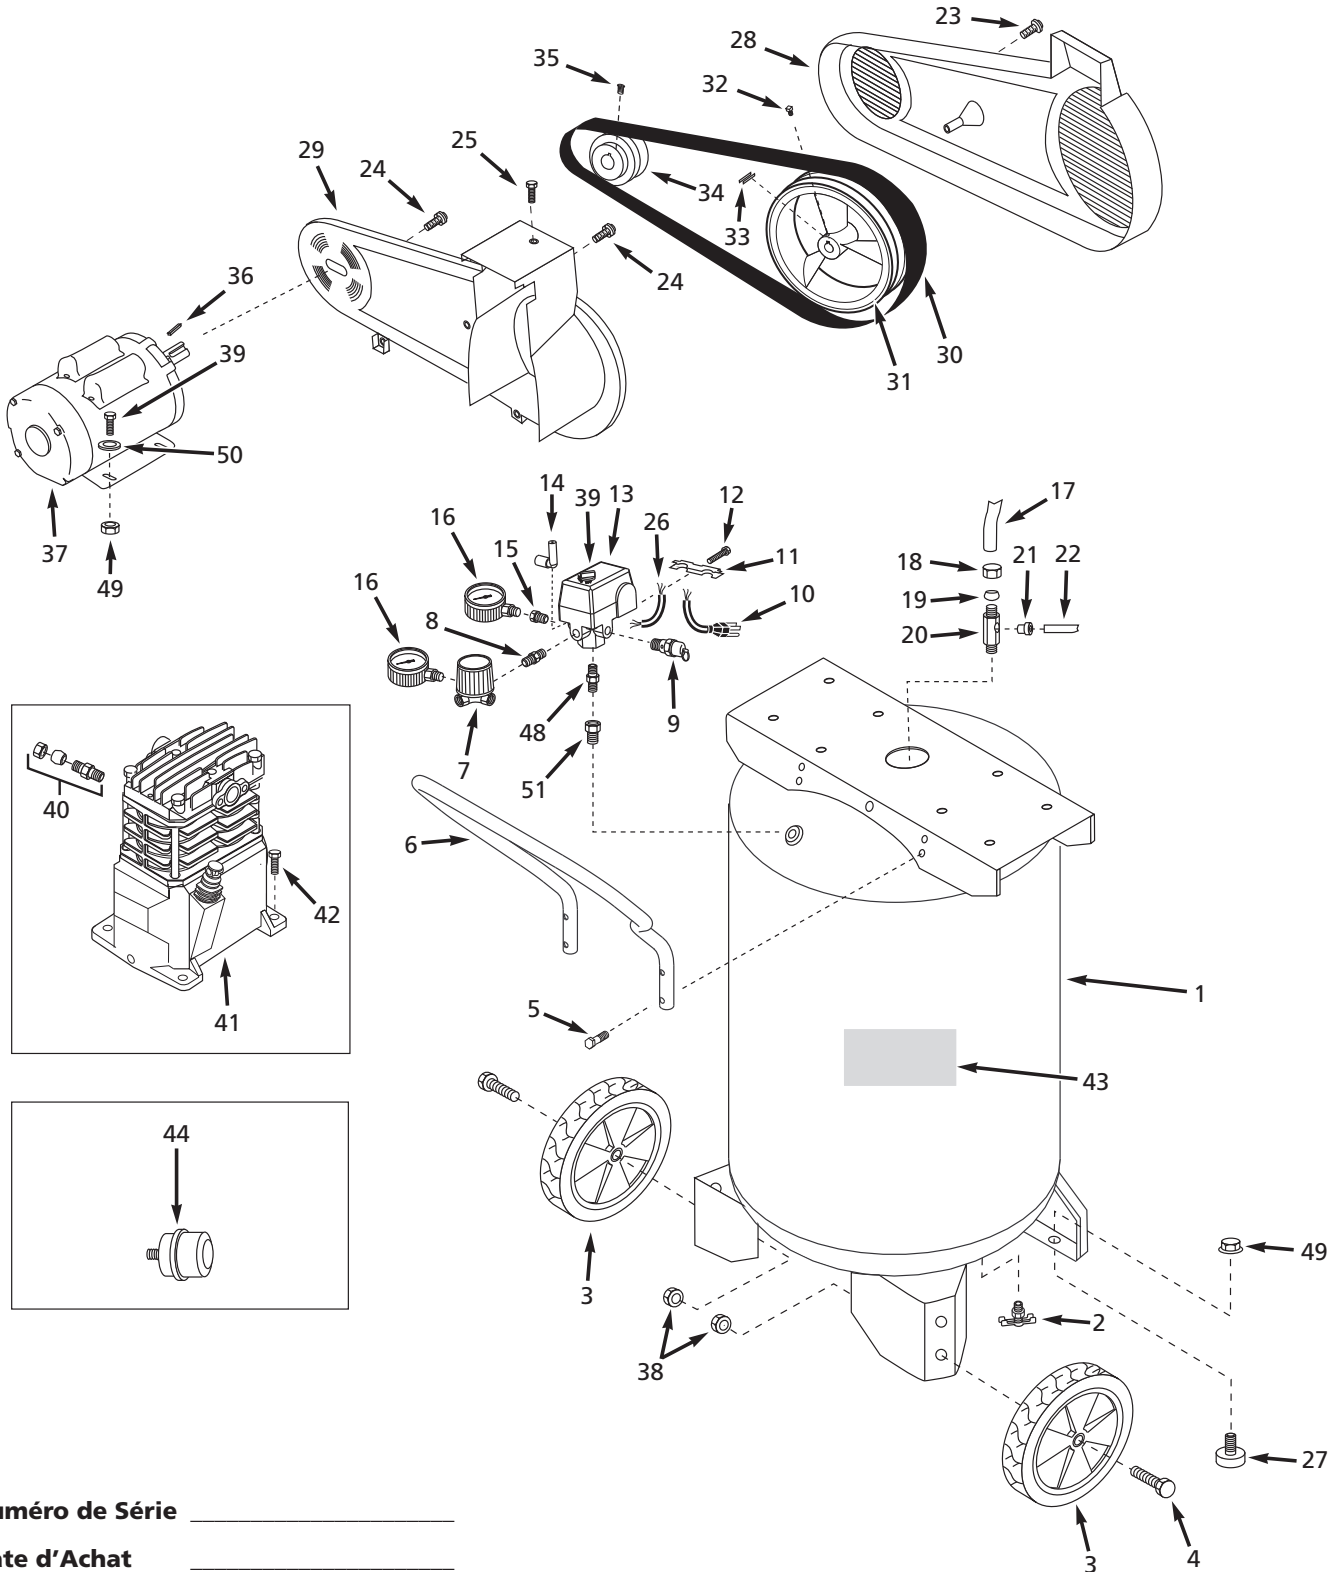

CAMPBELL HAUSFELD®

Compresseur Vertical Portatif

Liste de Pièces de Rechange

VX833400

Numéro de Série _____

Date d'Achat _____

Pour les pièces de rechange ou l'assistance technique, appeler 1-800-543-6400

S'il vous plaît fournir l'information suivant:

- Numéro du modèle
- Numéro de série (s'il y en a un)
- Description de la pièce et son numéro sur la liste

Adresser toute correspondance à :

Campbell Hausfeld
Attn: Customer Service
100 Production Drive
Harrison, OH 45030 USA

Liste de Pièces de Rechange

N^o. de Ref.	Description	Numéro de pièces	Qté.
1	Réservoir	AR050600CG	1
2	Robinet de vidange	D-1403	1
3	Roue	WA005400AV	2
4	Boulon d'arbre de Roue	ST084700AV	2
5	Vis de poignée	ST073273AV	4
6	Poignée	HL004000AV	1
7	Régulateur	RE206202AV	1
8	Raccord 1/4 po	HF002401AV	1
9	Soupape de sûreté ASME	V-215105AV	1
10	Cordon d'alimentation	EC012500AV	1
11	Soulagement de fatigue	CW209600AV	1
12	Vis de soulagement de fatigue	ST209800AV	1
13	Manostat (avec soupape de déchargement)	CW208700AV	1
14	Soupape de déchargement	CW210000AV	1
15	Raccord de réduction	ST071407AV	1
16	Jauge	GA016300AV	2
17	Tuyau d'échappement	VT035800AP	1
18	Écrou de compression	ST033001AV	1
19	Virole	ST085200AV	1
20	Clapet	CV221502AJ	1
21	Raccord enfichable	ST081301AV	1
22	Tuyau de déchargement	ST117802AV	1
23	Vis	ST058502AV	1
24	Vis autoforeuse #10 - 24 x 5/8 po	ST073278AV	3
25	Vis autoforeuse	ST073269AV	1
26	Cordon du moteur	EC012400AV	1
27	Pied en caoutchouc	ST162602AV	2
28	Carter de courroie (avant)	BG217800AV	1
29	Carter de courroie (arrière)	BG217902AV	1
30	Courroie	BT002800AV	1

N^o. de Ref.	Description	Numéro de pièces	Qté.
31	Volant	PU004900AV	1
32	Vis de pression 3/8 po - 16 x 3/4 po	ST026200AV	1
33	Clavette 3/16 po	KE000900AV	1
34	Poulie	PU012600AV	1
35	Vis de pression à tête carrée 1/4 po - 20 x 1/2 po	ST012200AV	1
36	Clavette	KE000903AV	1
37	Moteur électrique	MC014602AV	1
38	Écrou d'arbre de Roue	ST033500AV	2
39	Couvercle de pressostat	CW217800AV	1
40	Assemblage de compression	ST018300AV	1
41	Pompe	VT470000KB	1
42	Vis-taraud	ST016500AV	4
43	Décalcomanie d'avertissement	DK711200AV	1
44	Filtre	ST073915AV	1
45	△ Raccord de réduction de porte de inspection	PG150006AV	1
46	△ Joint torique d'orifice d'inspection	ST070191AV	1
47	△ Raccord réducteur de port d'inspection 1-1/2 po	PG150008AV	1
48	Raccord 1/4 po	ST016800AV	1
49	Écrou de verrouillage 5/16 po x 18	ST146001AV	6
50	Rondelle 5/16 po	ST011200AV	4
51	Raccord de réduction 1/2 po - 14 x 1/4 po	ST071428AV	1
52	△ Condensateur de démarrage de moteur	MC507007AV	1
53	△ Condensateur de fonctionnement de moteur	MC506900AV	1
△	Pas indiquée